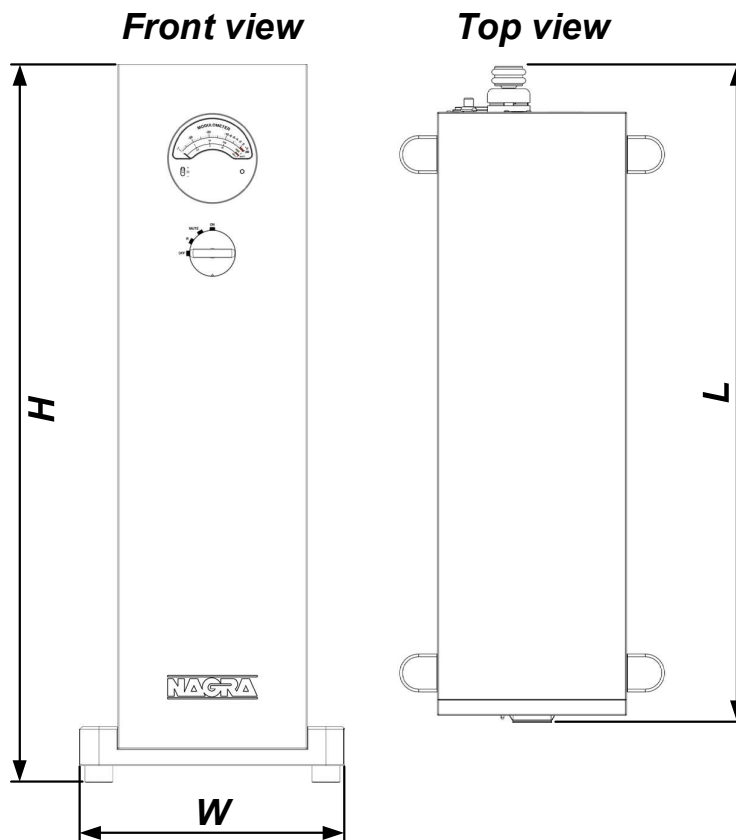

HD+CLASSIC SERIES

Mechanical dimensions

HD series

HD AMP

Overall dimensions

$L \times W \times H = 589 \times 238 \times 645 \text{ mm} / 23.2 \times 9.4 \times 25.4 \text{ in}$

L with the CARDAS connector for loudspeaker closed to the minimum length

Net weight

57 kg / 126 lb