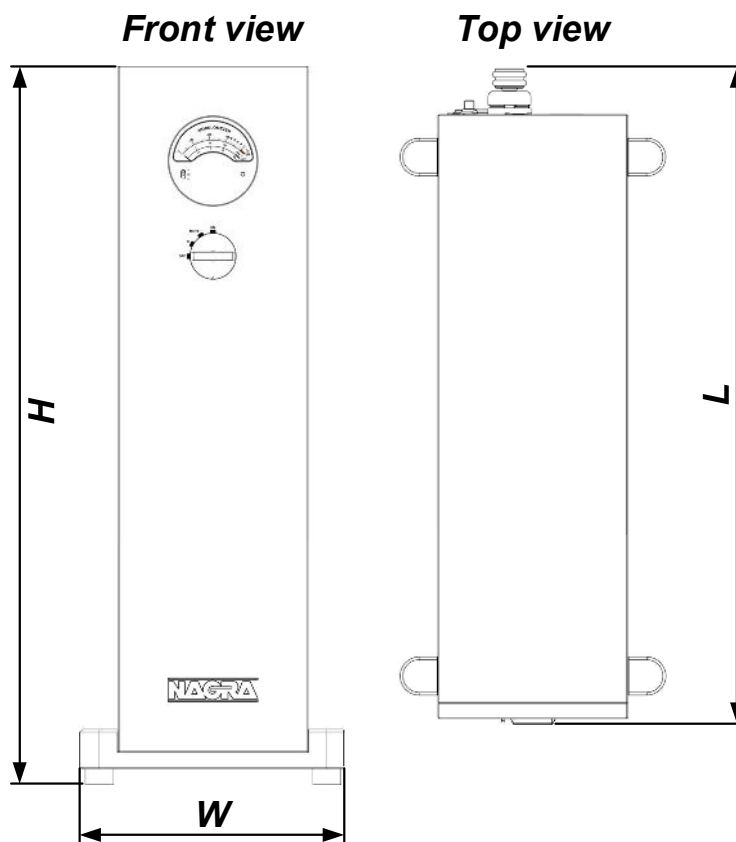

HD+CLASSIC SERIES

Mechanical dimensions

HD series

HD AMP

Overall dimensions

$L \times W \times H = 589 \times 238 \times 645 \text{ mm} / 23.2 \times 9.4 \times 25.4 \text{ in}$

L with the CARDAS connector for loudspeaker closed to the minimum length

Net weight

57 kg / 126 lb