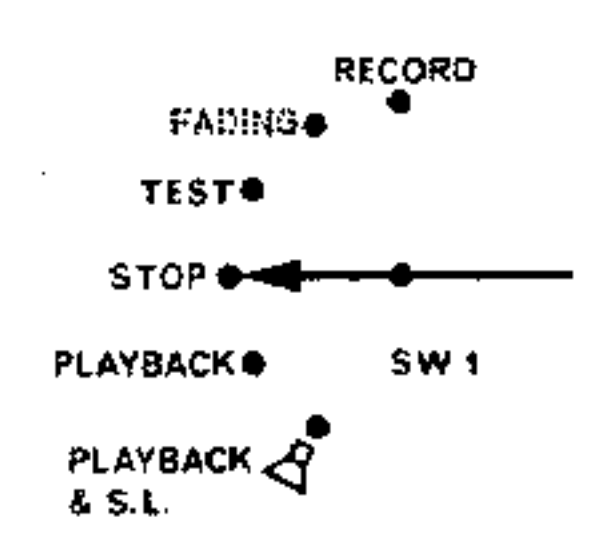

CABLE COLOR CODE

1	=	Brown
2	=	Red
3	=	Orange
4	=	Yellow
5	=	Green
6	=	Blue
7	=	Violet
8	=	Grey
9	=	White
0	=	Black
X	=	Pink

Modification:	Valid from ser. No.:	KUDELSKI - Dept. NAGRA - CHESEAUX
Print. circuit No.:	This drawing is confidential and may not be divulged in whole or in part to a third party.	CH 1033 Switzerland - TELEX 24 392 NAGRA MAGNETIC RECORDERS INC. 545 Fifth Avenue - New York, N.Y. 10017 Phone: (212) 661-8066
BLOCK DIAGRAM NAGRA IV L		Drawn: [] Checked: [] Printed: []
Copy:	KUDELSKI	5.04.0.01